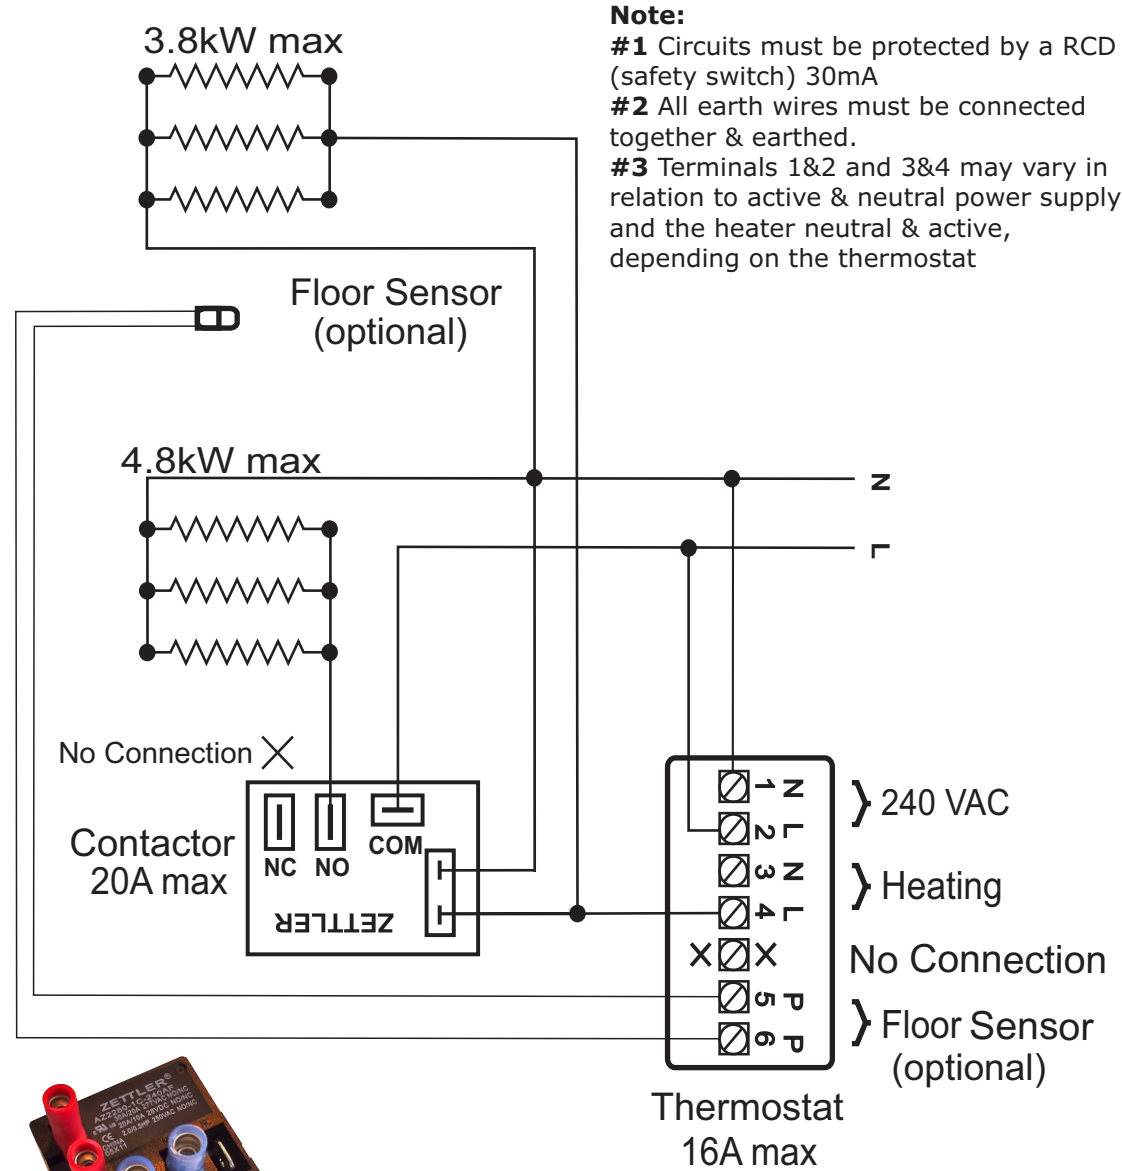

## THERMOSTAT & CONTACTOR CONNECTION DETAIL

MWD5-1999-CB Programmable Thermostat

MCD5-1999-CB Programmable Thermostat

20A Zettler Contactor

**COLD BUSTER** floor heating