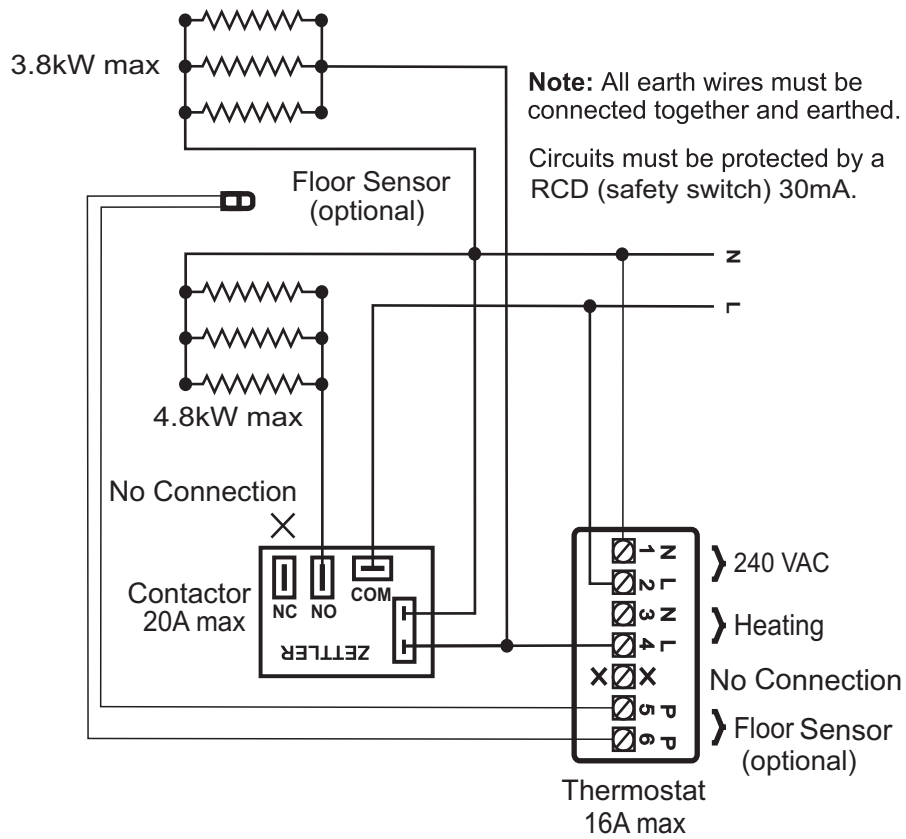

THERMOSTAT & CONTACTOR CONNECTION DETAIL

MCD4-1999-CB
Programmable
Thermostat

MTD2-1999-CB
Manual Thermostat

20A Zettler Contactor

COLD BUSTER
floor heating

THERMOSTAT & CONTACTOR CONNECTION DETAIL

MCD4-1999-CB
Programmable
Thermostat