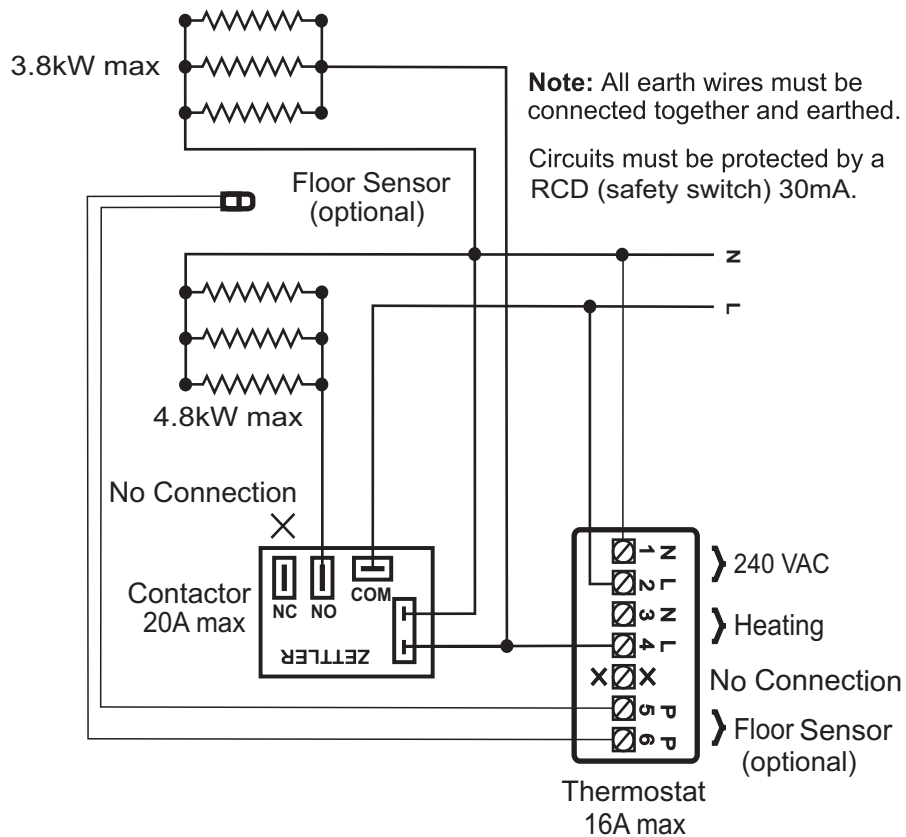

THERMOSTAT & CONTACTOR CONNECTION DETAIL

MCD4-1999-CB
Programmable
Thermostat

MTD2-1999-CB
Manual Thermostat

20A Zettler Contactor

COLD BUSTER
floor heating

THERMOSTAT & CONTACTOR CONNECTION DETAIL

MCD4-1999-CB
Programmable
Thermostat

MTD2-1999-CB
Manual Thermostat

20A Zettler Contactor

COLD BUSTER
floor heating